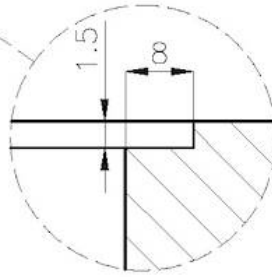

---

Coloration Copper

---

Base 45 cm

---

Dimensions ø 425

---

Mesure cuve Ø 380mm

## DESSINS TECHNIQUES

FT

Cut out size  
Dimensioni per foratura top

FTS

Cut out size  
Dimensioni per foratura top

Intaglio per il troppo-pieno  
Recess for housing the over-flow