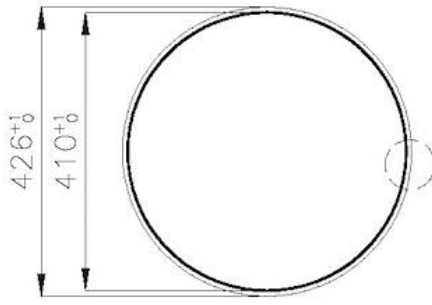

---

Coloration Copper

---

Base 45 cm

---

Dimensions ø 425

---

Mesure cuve Ø 380mm

## DESSINS TECHNIQUES

FT

Cut out size  
Dimensioni per foratura top

FTS

Cut out size  
Dimensioni per foratura top

Intaglio per il troppo-pieno  
Recess for housing the over-flow